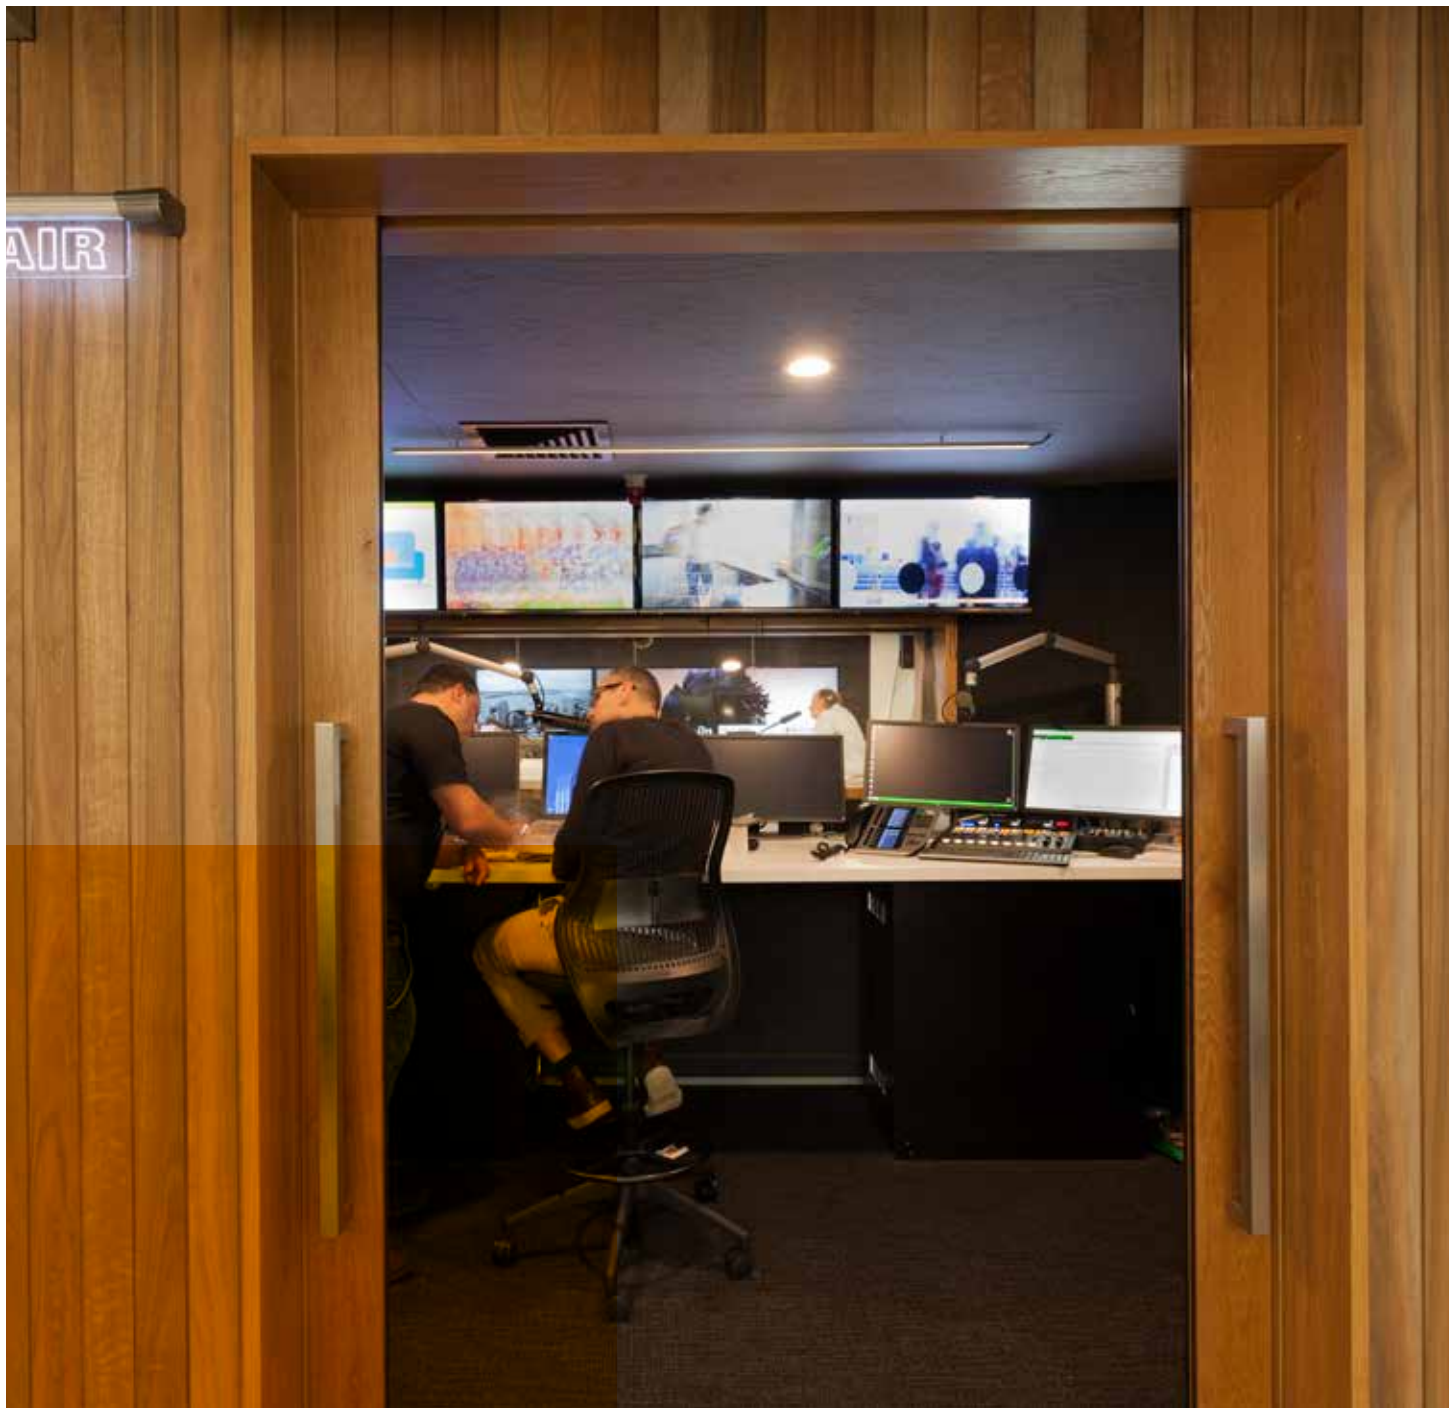

## Designing the newsroom of the future

Today's media environment is fast paced and constantly evolving, and traditional news-media outlets need to keep pace with it: enter Newshub. STACK created a workspace that radiates from a central hub. Multiple touchdown spaces with TVs enable staff collaboration and low-tech informal meeting spaces encourage interaction. The strong industrial heritage of the building fabric is exposed and embraced, yet warmed by colour and natural materials. Ceilings are removed to enhance the feeling of spaciousness and also provide services access.