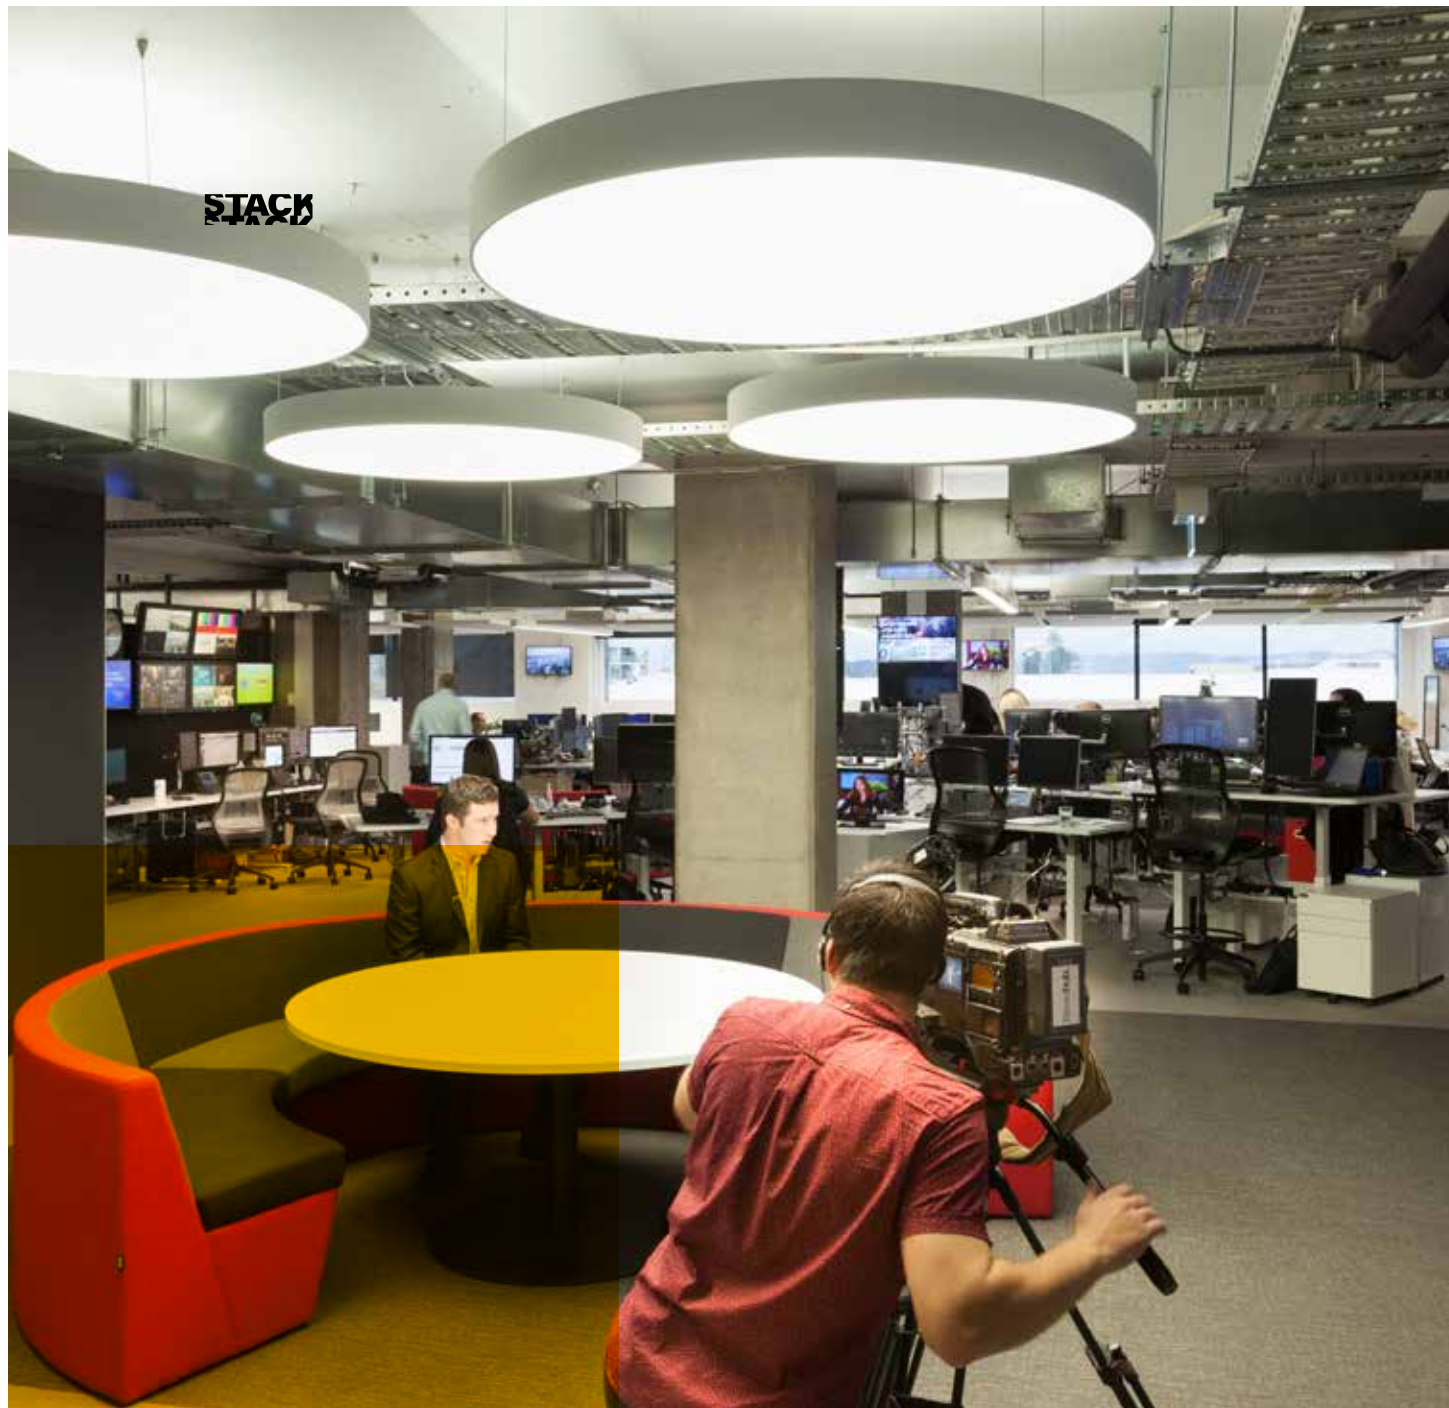

## Designing the newsroom of the future

Today's media environment is fast paced and constantly evolving, and traditional news-media outlets need to keep pace with it: enter Newshub. STACK created a workspace that radiates from a central hub. Multiple touchdown spaces with TVs enable staff collaboration and low-tech informal meeting spaces encourage interaction. The strong industrial heritage of the building fabric is exposed and embraced, yet warmed by colour and natural materials. Ceilings are removed to enhance the feeling of spaciousness and also provide services access.